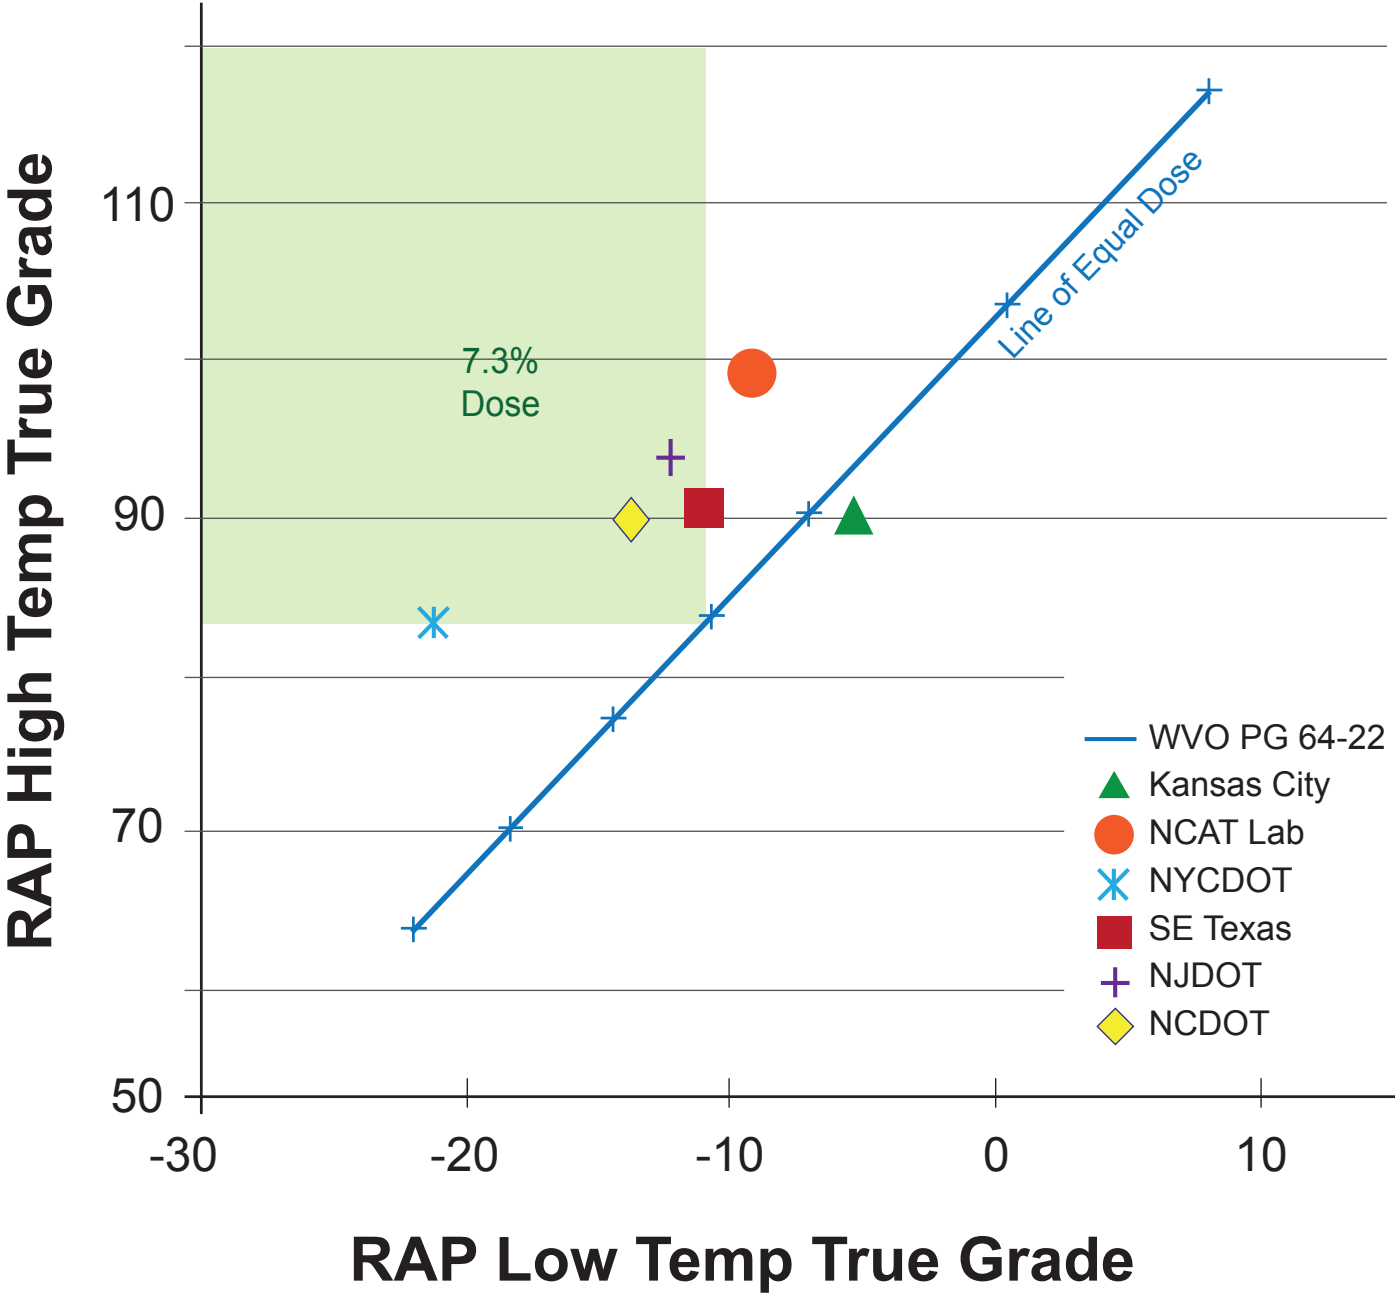

# RAP True Grade Boundary

Enabling 100% Recycled Pavements

www.RAPTech.us  
(877) 472 - 7649