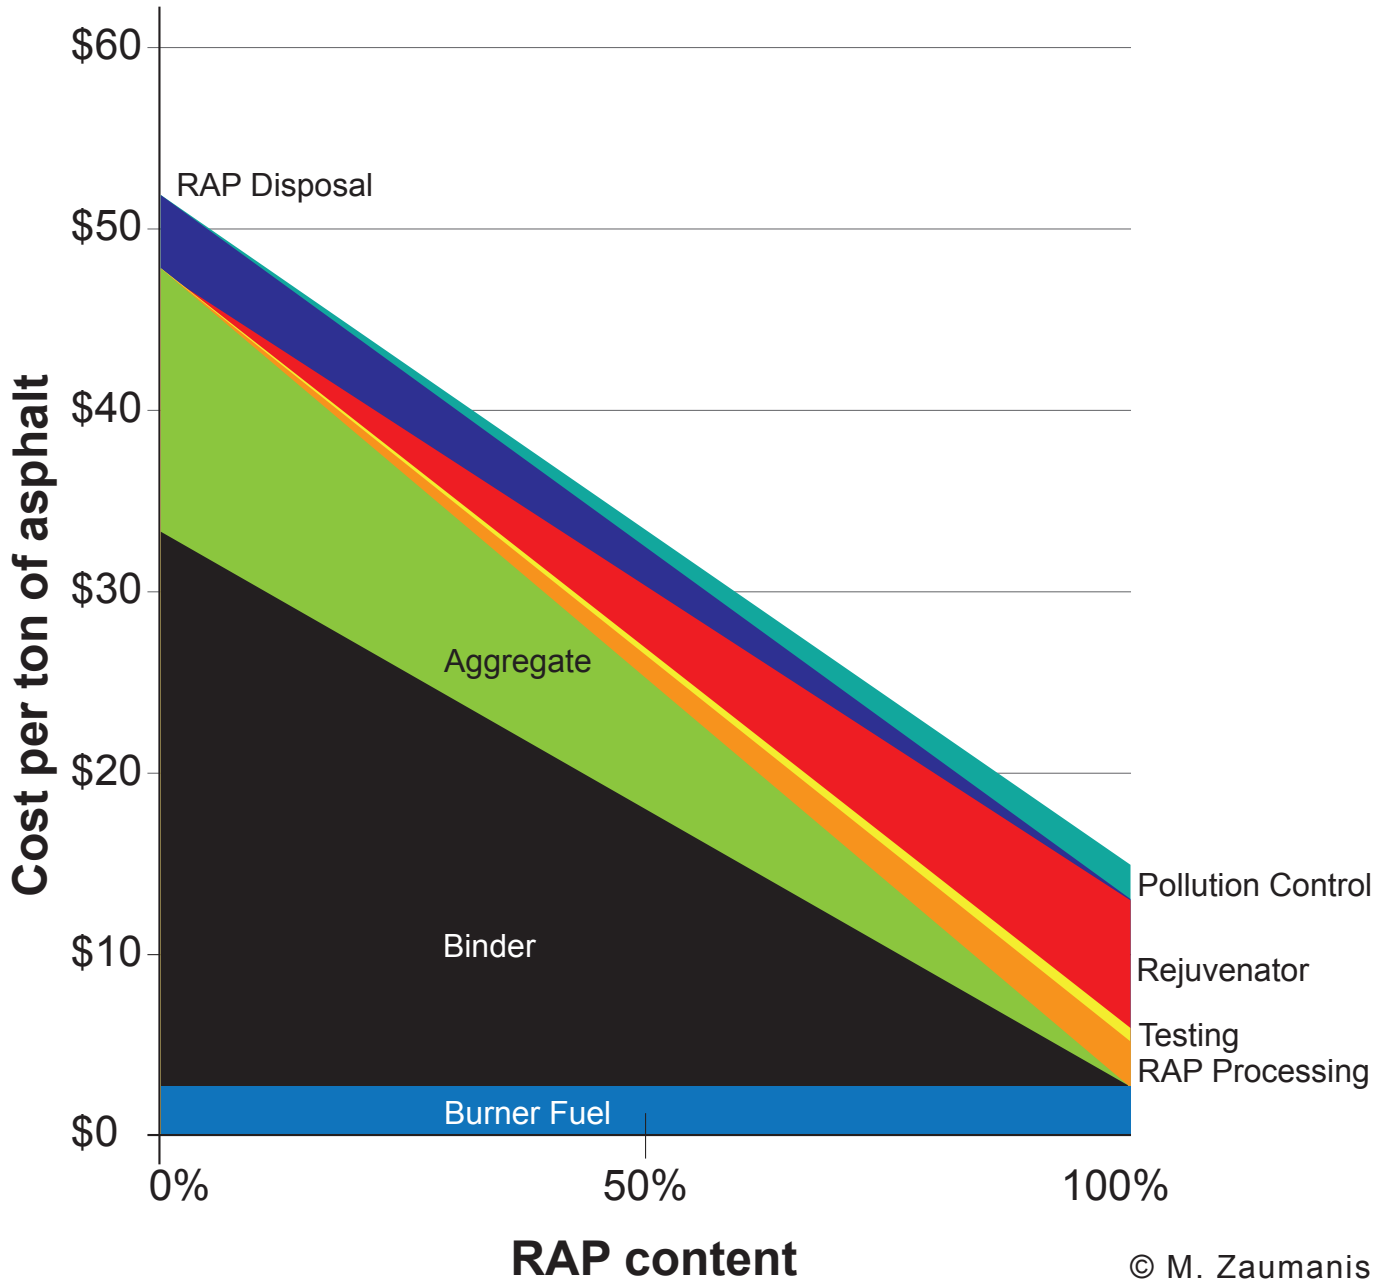

Cost Comparison Virgin and Recycle Mixes

Enabling 100% Recycled Pavements

www.RAPTech.us
(877) 472 - 7649